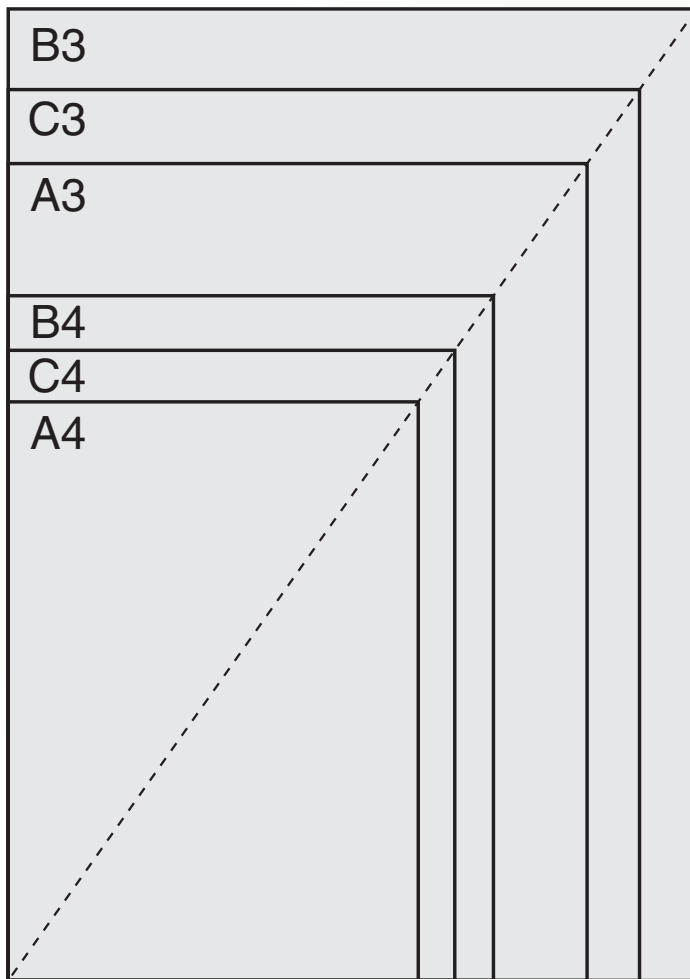

Relationship between A, B and C Paper Sizes

A4	210mm	x	297mm
C4	229mm	x	324mm
B4	250mm	x	353mm
A3	297mm	x	420mm
C3	324mm	x	458mm
B3	353mm	x	500mm

A sized papers are used for most standard printed documents.

C sized papers are most commonly used for folders and envelopes intended to hold A sized documents.

B sized papers are generally used for posters, maps and charts.

BRIGHT PRINT GROUP OF COMPANIES

8-10 Frank Street, Wetherill Park NSW 2164 Australia
 Telephone 9757 3000 Facsimile 9757 3100
 Email sales@brightprintgroup.com.au
 Website www.brightprintgroup.com.au